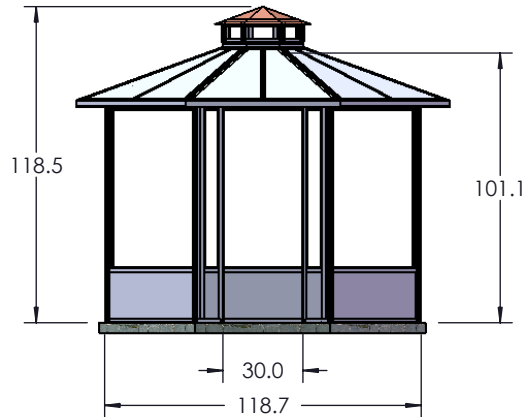

16' Gazebo
190 SQ. FT.

14' Gazebo
134 SQ. FT.

12' Gazebo
98 SQ. FT.

10' Gazebo
78 SQ. FT.

8' Gazebo
56 SQ. FT.

aeon gazebo

STRUCTURED FOR LIFE