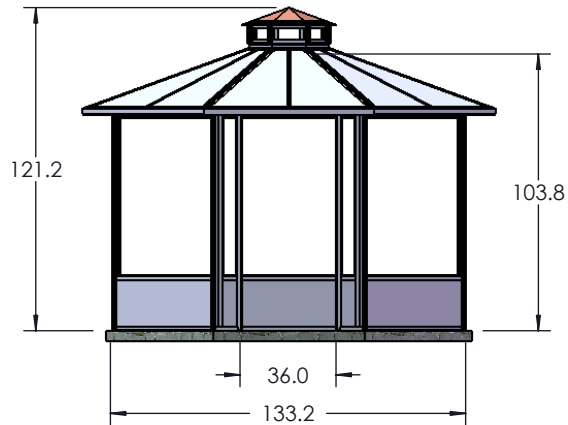

16' Gazebo
190 SQ. FT.

14' Gazebo
134 SQ. FT.

12' Gazebo
98 SQ. FT.

10' Gazebo
78 SQ. FT.

8' Gazebo
56 SQ. FT.

aeon gazebo

STRUCTURED FOR LIFE