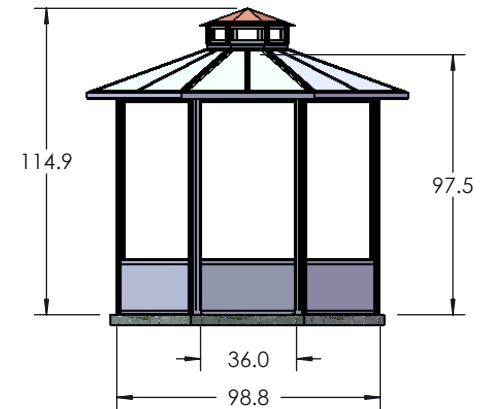

16' Gazebo
190 SQ. FT.

14' Gazebo
134 SQ. FT.

12' Gazebo
98 SQ. FT.

10' Gazebo
78 SQ. FT.

8' Gazebo
56 SQ. FT.

aeon gazebo

STRUCTURED FOR LIFE