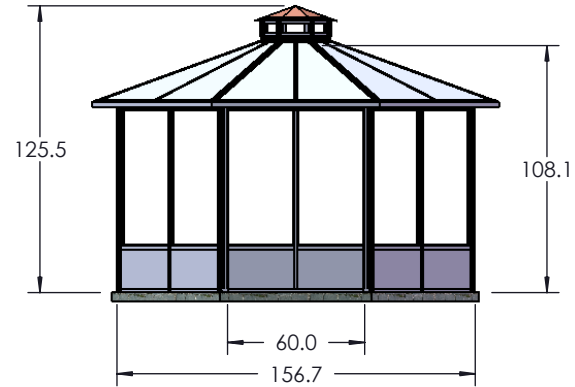

16' Gazebo
190 SQ. FT.

14' Gazebo
134 SQ. FT.

12' Gazebo
98 SQ. FT.

10' Gazebo
78 SQ. FT.

8' Gazebo
56 SQ. FT.

aeon gazebo

STRUCTURED FOR LIFE